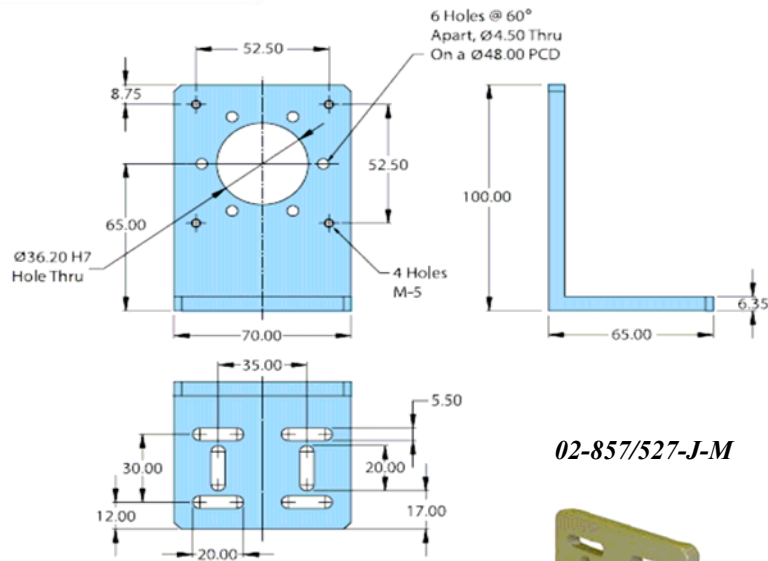

Industrial Encoders
Direct Ltd

MOUNTING BRACKETS